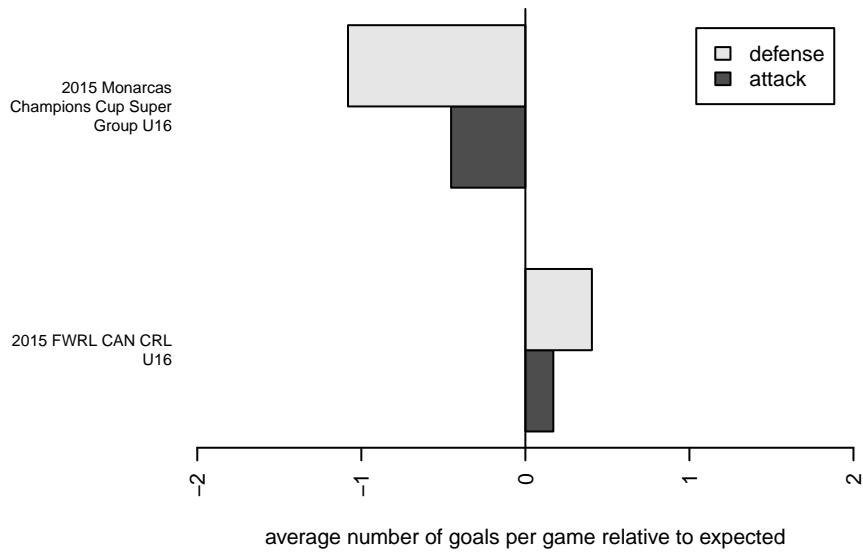

# San Jose Earthquakes Gold B99

San Jose, CAN  
B99 total strength=1670  
attack=20.68 defense=20.14

alt names used:  
CV SJ EARTHQUAKES 99B GOLD  
CV SJ EARTHQUAKES 99B GOLD (CAN)

Venues played:  
2015 FWRL CAN CRL U16  
2015 Monarcas Champions Cup Super Group I

attack and defense variance (black dot)  
relative to other teams  
and top 10 in region

attack and defense rating  
relative to others at age  
and all opponents in last 13 months

attack and defense rating  
relative to others at age  
and all opponents in last 13 months

Performance relative to 13 month average

Performance relative to 13 month average

Distribution of opponents  
 Red = Lose zone, Blue = Win zone, Green = Even  
 Black line separates win/lose zones

lot. A=Neither has attack advantage, B=Opponent has both attack and defense advantage, C=Opponent has both attack and defense disadvantage, D=Both have