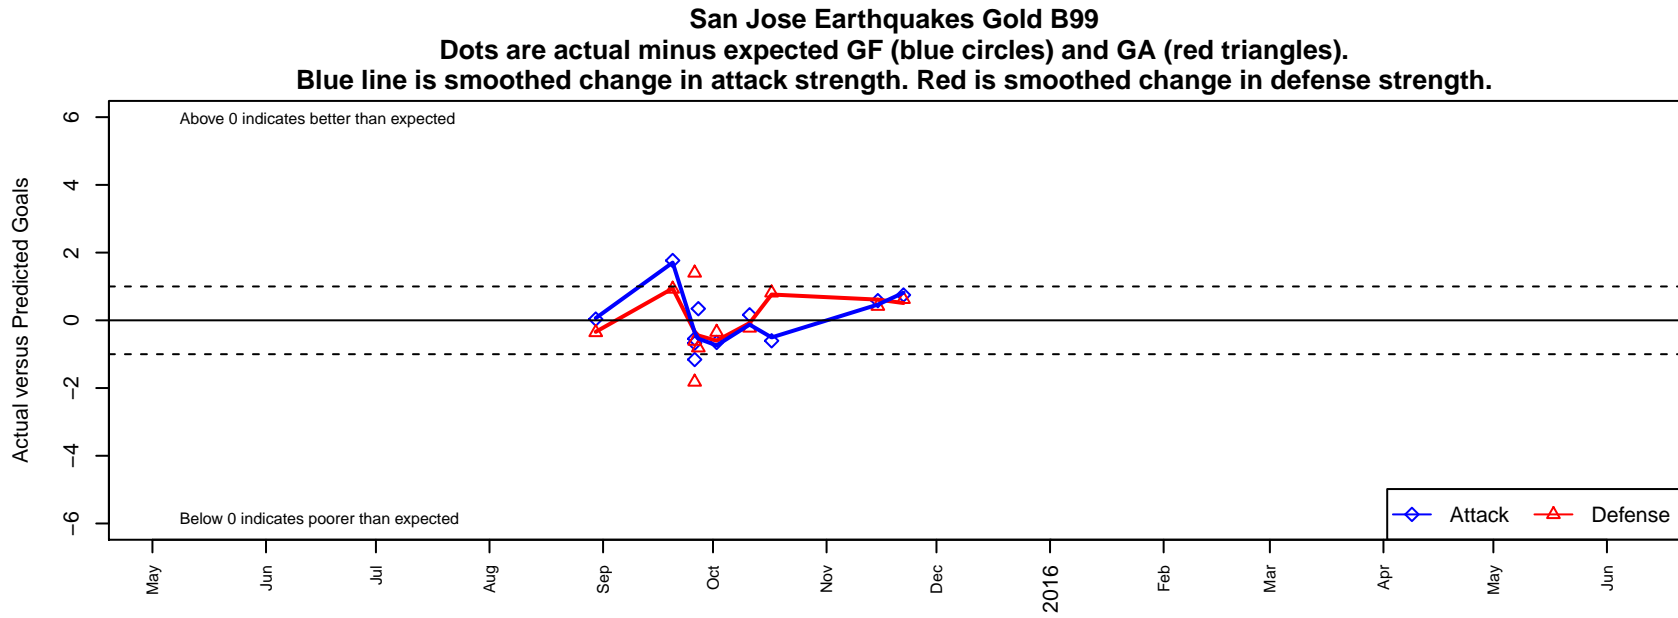

# San Jose Earthquakes Gold B99

San Jose, CAN  
B99 total strength=1670  
attack=20.68 defense=20.14

alt names used:  
CV SJ EARTHQUAKES 99B GOLD  
CV SJ EARTHQUAKES 99B GOLD (CAN)

Venues played:  
2015 FWRL CAN CRL U16  
2015 Monarcas Champions Cup Super Group I

attack and defense variance (black dot)  
relative to other teams  
and top 10 in region

attack and defense rating  
relative to others at age  
and all opponents in last 13 months

attack and defense rating  
relative to others at age  
and all opponents in last 13 months

Performance relative to 13 month average

Performance relative to 13 month average

Distribution of opponents  
 Red = Lose zone, Blue = Win zone, Green = Even  
 Black line separates win/lose zones

lot. A=Neither has attack advantage, B=Opponent has both attack and defense advantage, C=Opponent has both attack and defense disadvantage, D=Both have