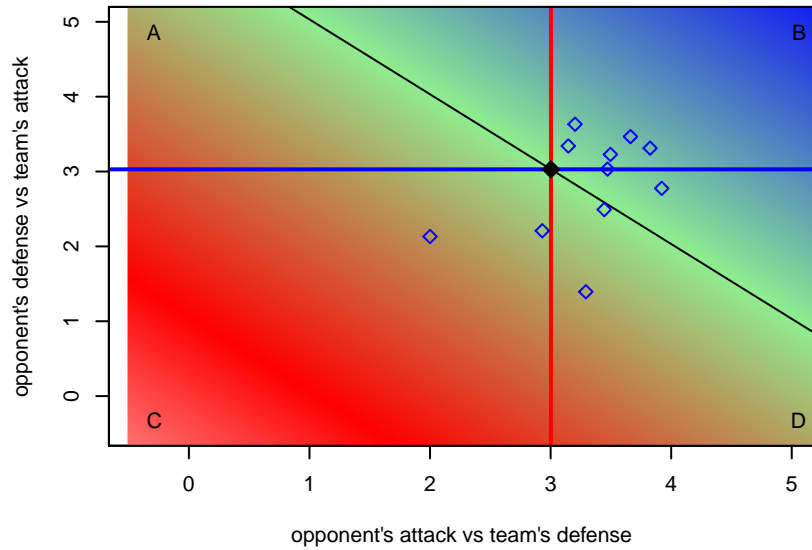

attack and defense variance (black dot)  
relative to other teams  
and top 10 in region

attack and defense rating  
relative to others at age  
and all opponents in last 13 months

attack and defense rating  
relative to others at age  
and all opponents in last 13 months

Performance relative to 13 month average

Performance relative to 13 month average

Distribution of opponents  
 Red = Lose zone, Blue = Win zone, Green = Even  
 Black line separates win/lose zones

lot. A=Neither has attack advantage, B=Opponent has both attack and defense advantage, C=Opponent has both attack and defense disadvantage, D=Both have